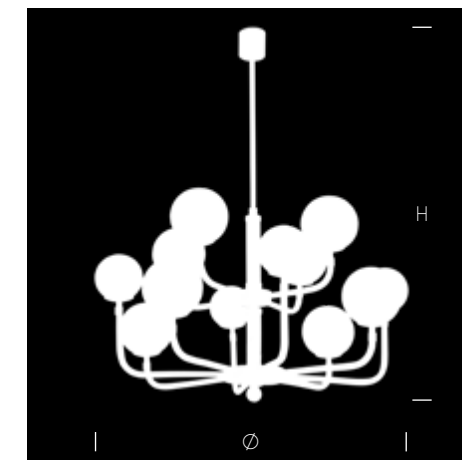

B&L
by MOCA DESIGN

BD1025-8+4
Ø 110 cm
H min/max 90/130 cm
G9 12 x MAX 40W

P1025-KW
 W 30 cm - H 160 cm - D 30 cm
 G9 1 x MAX 40W

P1025-KW
 W 30 cm - H 160 cm - D 30 cm
 G9 1 x MAX 40W

B&L by Moca Design

Colors

KW Gold / White
 Oro / Bianco

Technical data

- R Ceiling cup
- C Chain
- H Height
- Ø Diameter
- D Depth
- W Width

- Bulb
- Weight
- Insulation class
- Frame Finishes

K1 brushed gold

General Specifications

CE IP20

P1025-KW
 W 30 cm - H 160 cm - D 30 cm
 G9 x 1 MAX 5W 2,5 KG

BD1025-8+4-KW
 Ø 110 cm - H 135 cm
 G9 12 x MAX 40W 20 KG